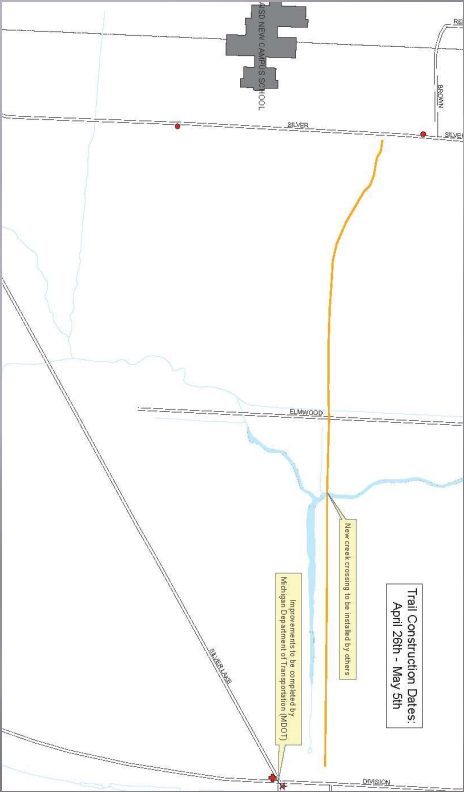

2021 JUNE CONSTRUCTION UPDATE

T C A P S - CAPITAL PROJECTS | PLANNING

Trail improvements Division at 14th to TBAISD New Campus